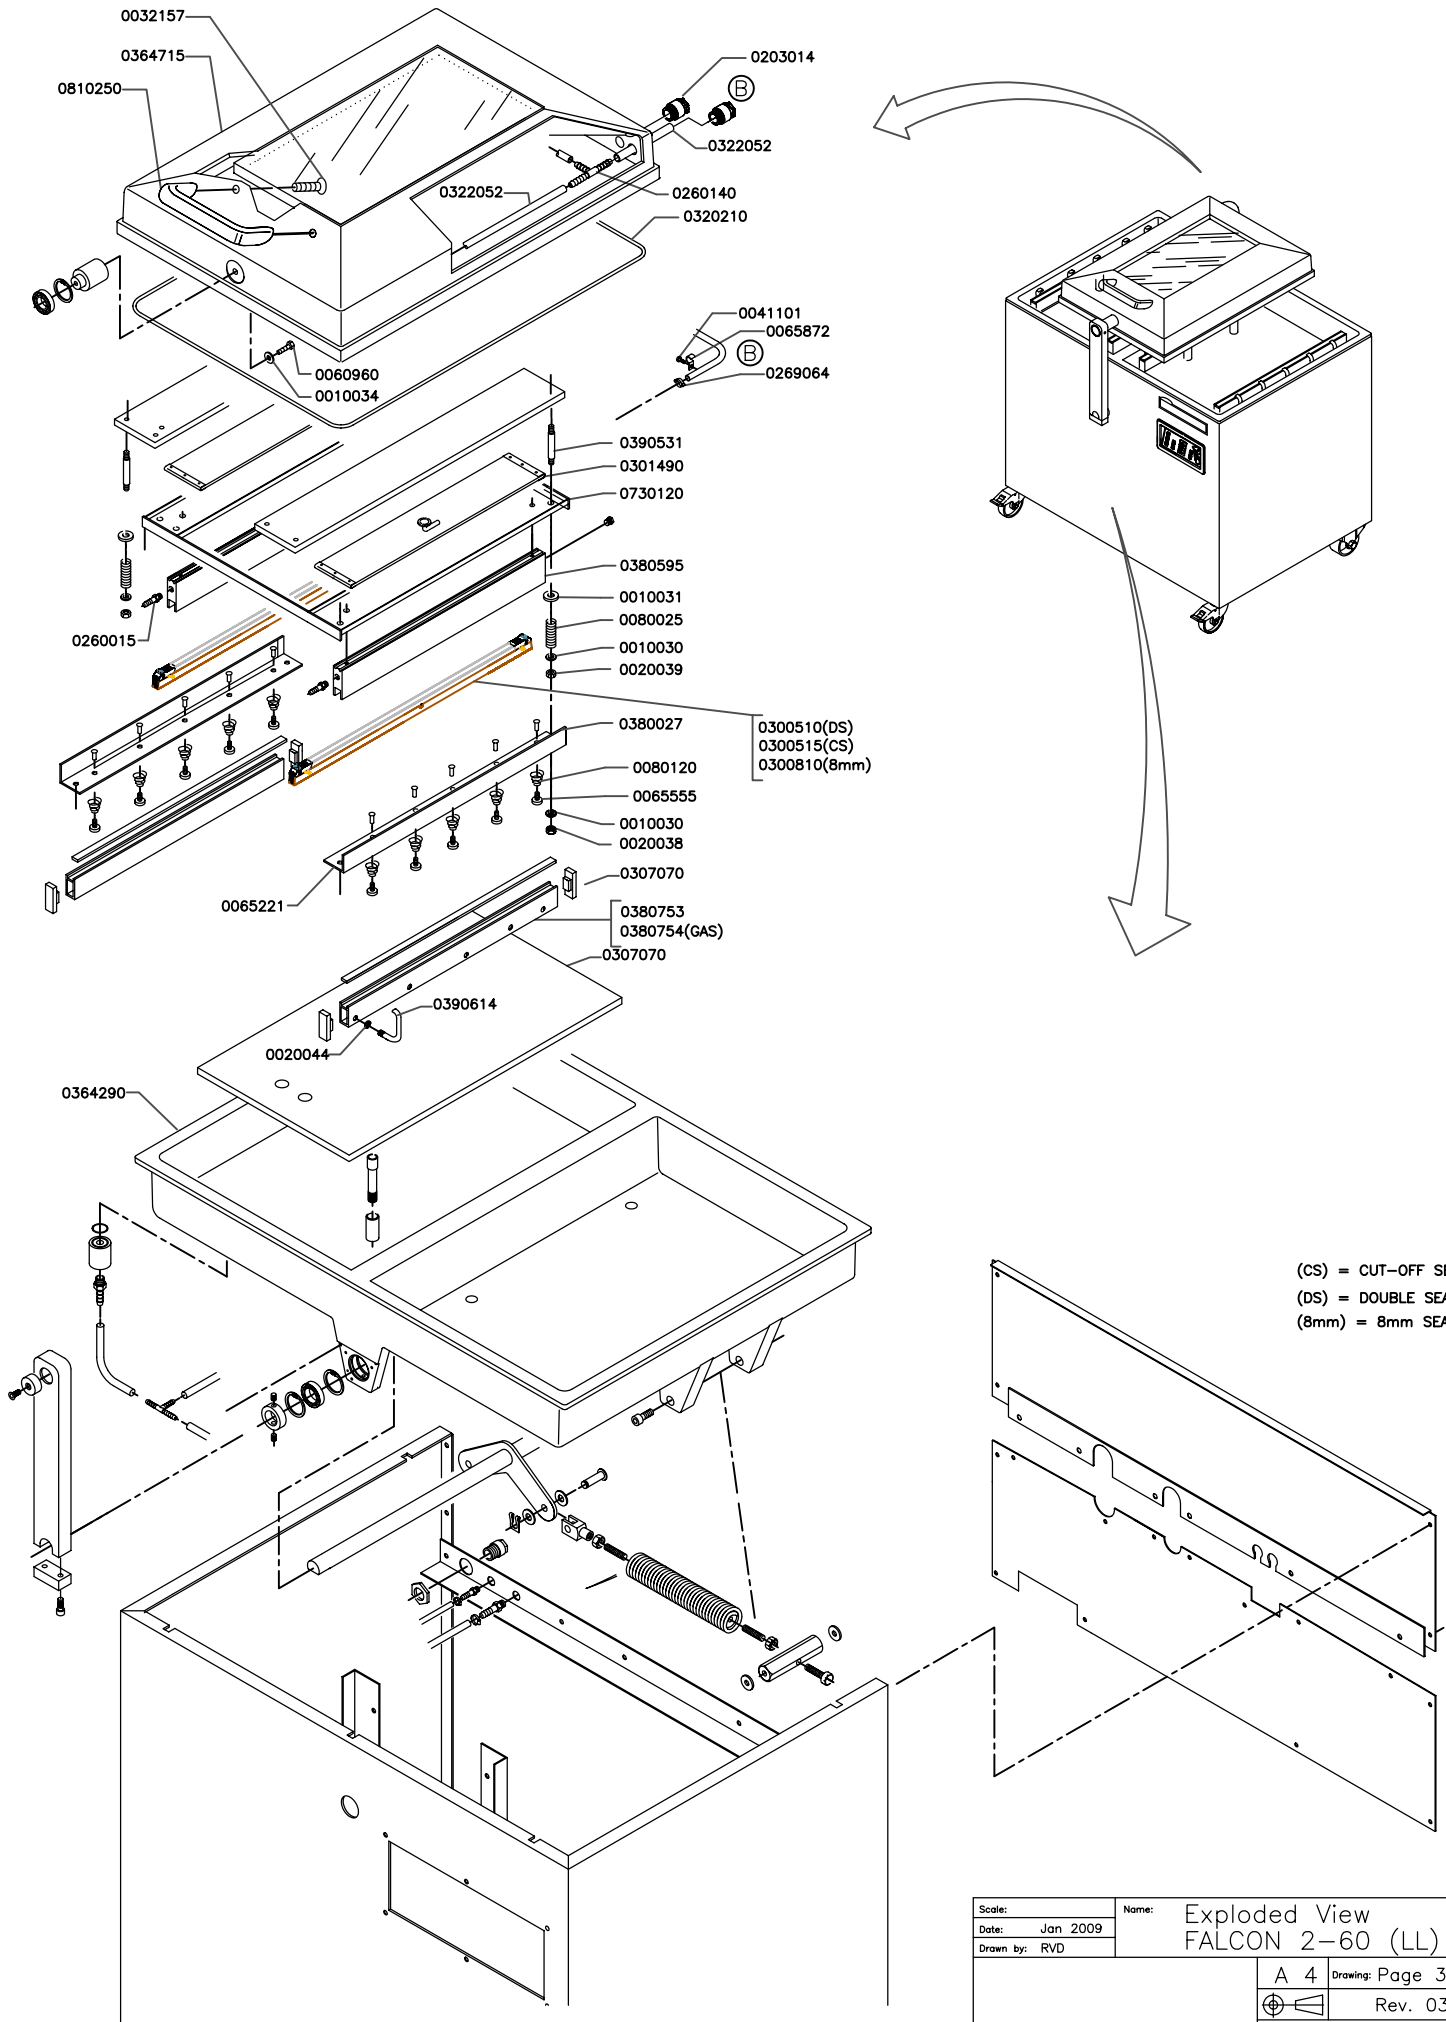

Scale:	Name: Exploded View
Date: Jan 2009	FALCON 2-60
Drawn by: MD	A 4 Drawing: Page 1-3
	Rev 050

Copyright © 2009. All rights reserved. Multiplication or information to third parties in any form is not permitted without written permission of the owner.

(CS) = CUT-OFF SEAL
 (DS) = DOUBLE SEAL
 (8mm) = 8mm SEAL

Scale:	Name:	Exploded View FALCON 2-60 (SS)
Date: March 2011		
Drawn by: MD		
A 4		Drawing: Page 2-3
		Rev. 031

(CS) = CUT-OFF SEAL
 (DS) = DOUBLE SEAL
 (8mm) = 8mm SEAL

Scale:	Name:	Exploded View FALCON 2-60 (LL)
Date:		
Drawn by:		
A 4		Drawing: Page 3-3
		Rev. 030
<small>Ownership explicitly reserved. Multiplication or information to third parties in any form is not permitted without written permission of the owner.</small>		