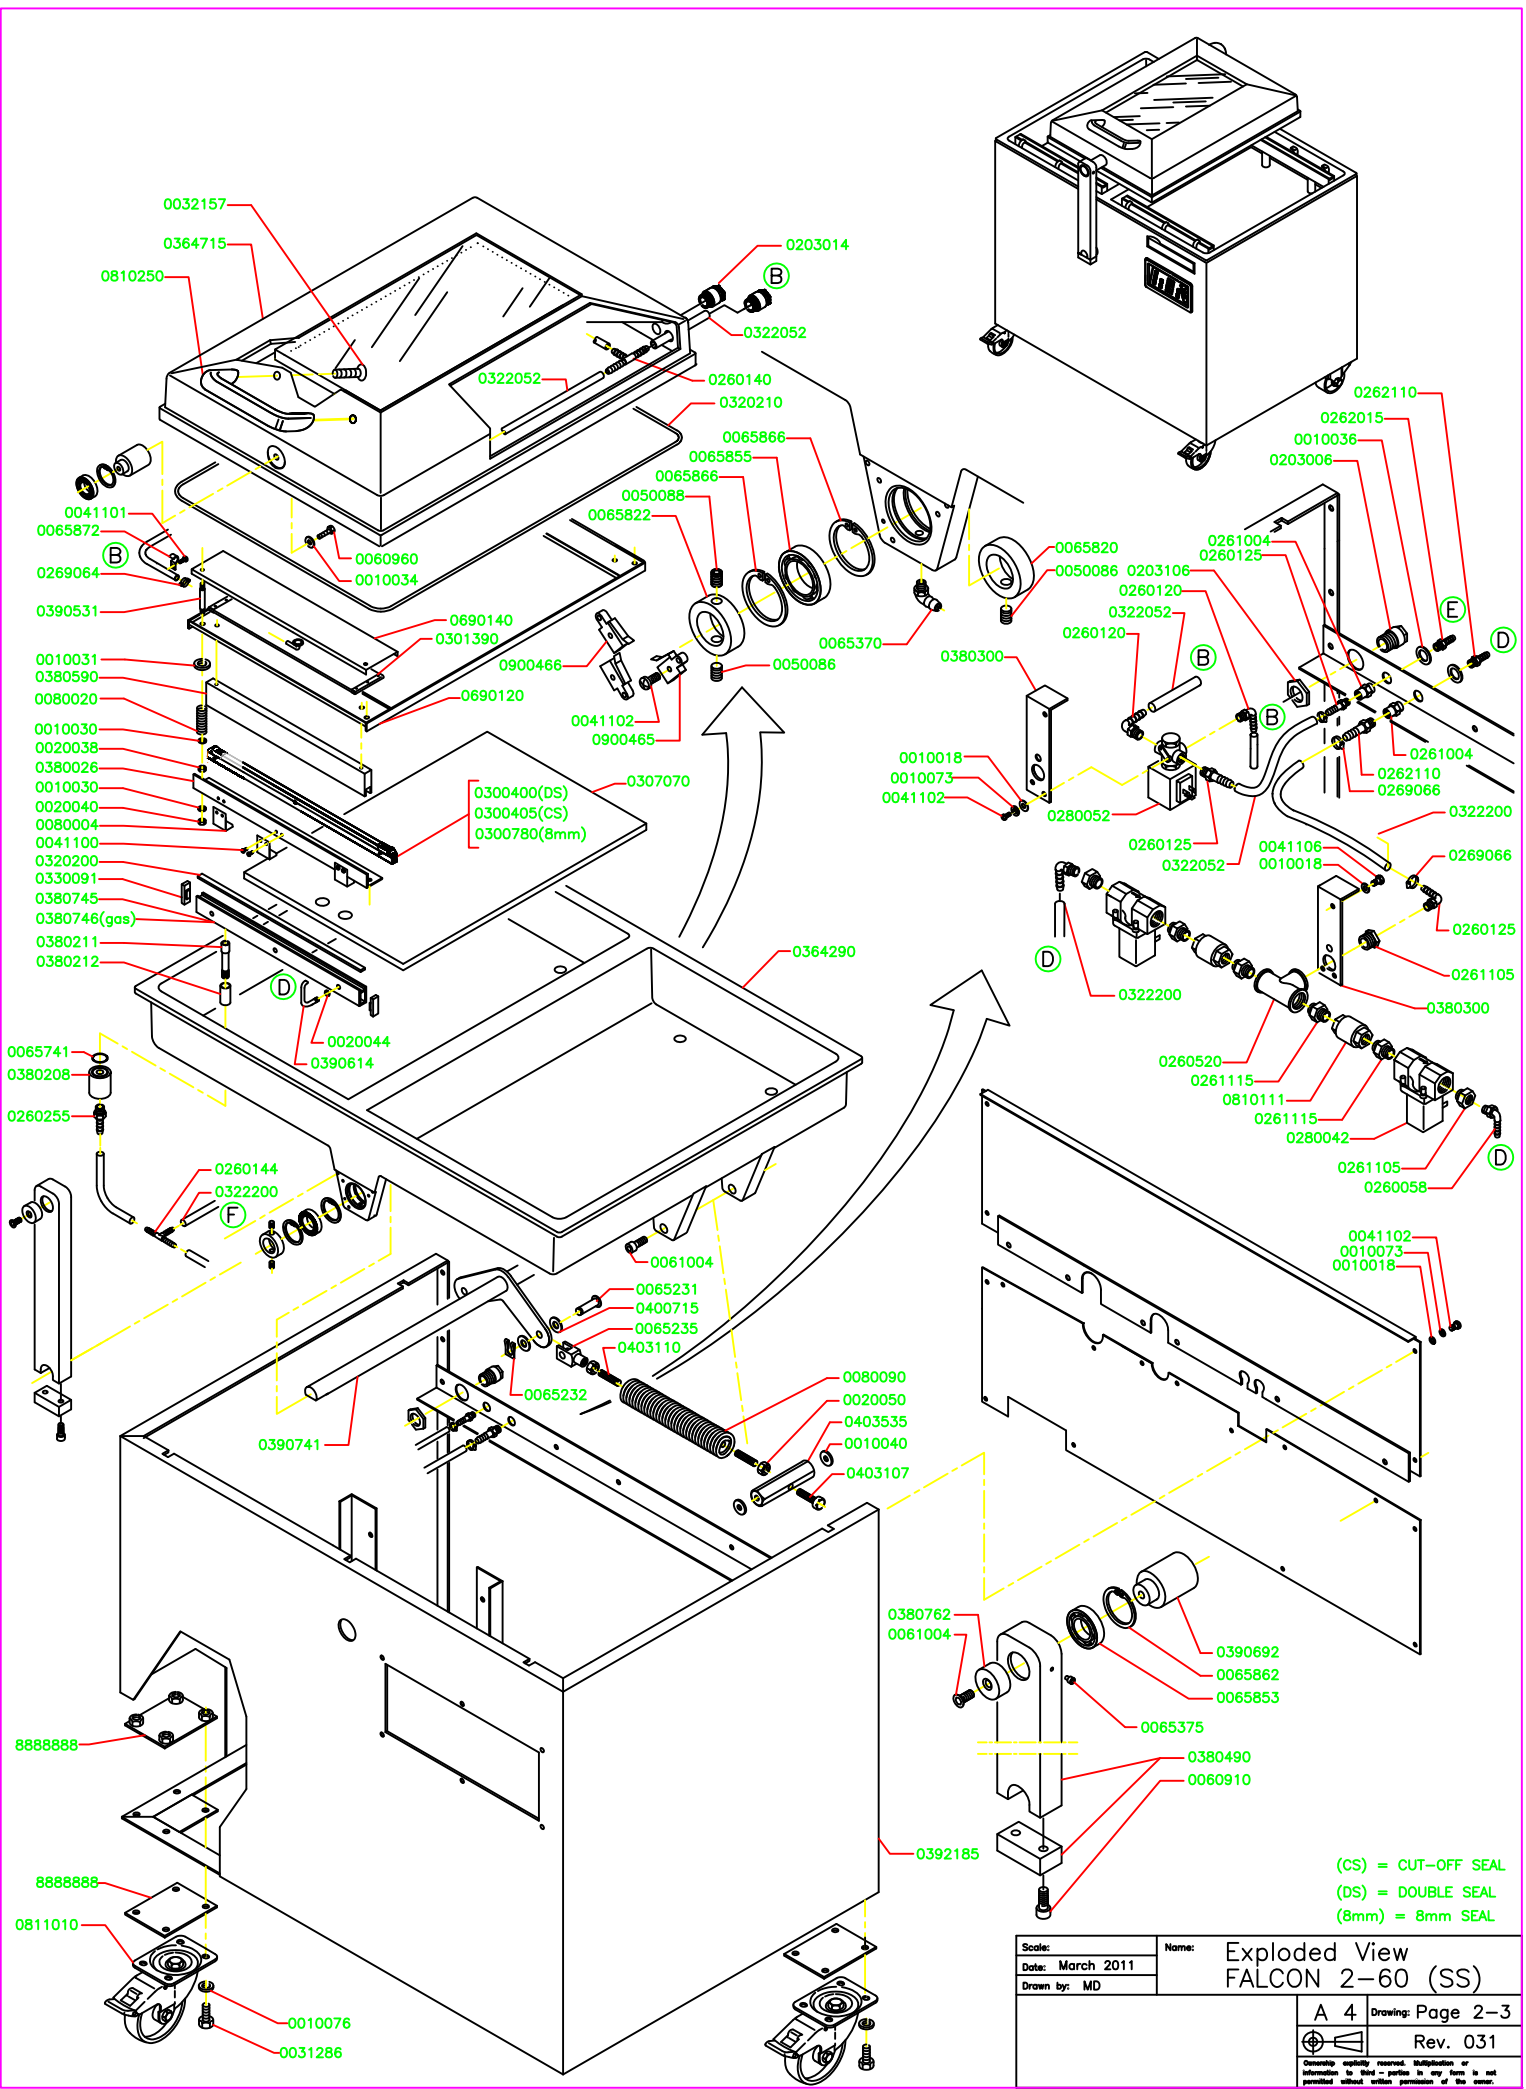

Scale:	Name: Exploded View
Date: Jan 2009	FALCON 2-60
Drawn by: MD	A 4 Drawing: Page 1-3
	Rev 050

Copyright © 2009. All rights reserved. Multiplication or information to third parties in any form is not permitted without written permission of the owner.

(CS) = CUT-OFF SEAL
 (DS) = DOUBLE SEAL
 (8mm) = 8mm SEAL

Scale:	Name:	Exploded View FALCON 2-60 (SS)
Date: March 2011		
Drawn by: MD		
A 4		Drawing: Page 2-3
		Rev. 031

(CS) = CUT-OFF SEAL
 (DS) = DOUBLE SEAL
 (8mm) = 8mm SEAL

Scale:	Name:	Exploded View FALCON 2-60 (LL)
Date:		
Drawn by:		
A 4		Drawing: Page 3-3
		Rev. 030
<small>Ownership explicitly reserved. Multiplication or information to third parties in any form is not permitted without written permission of the owner.</small>		