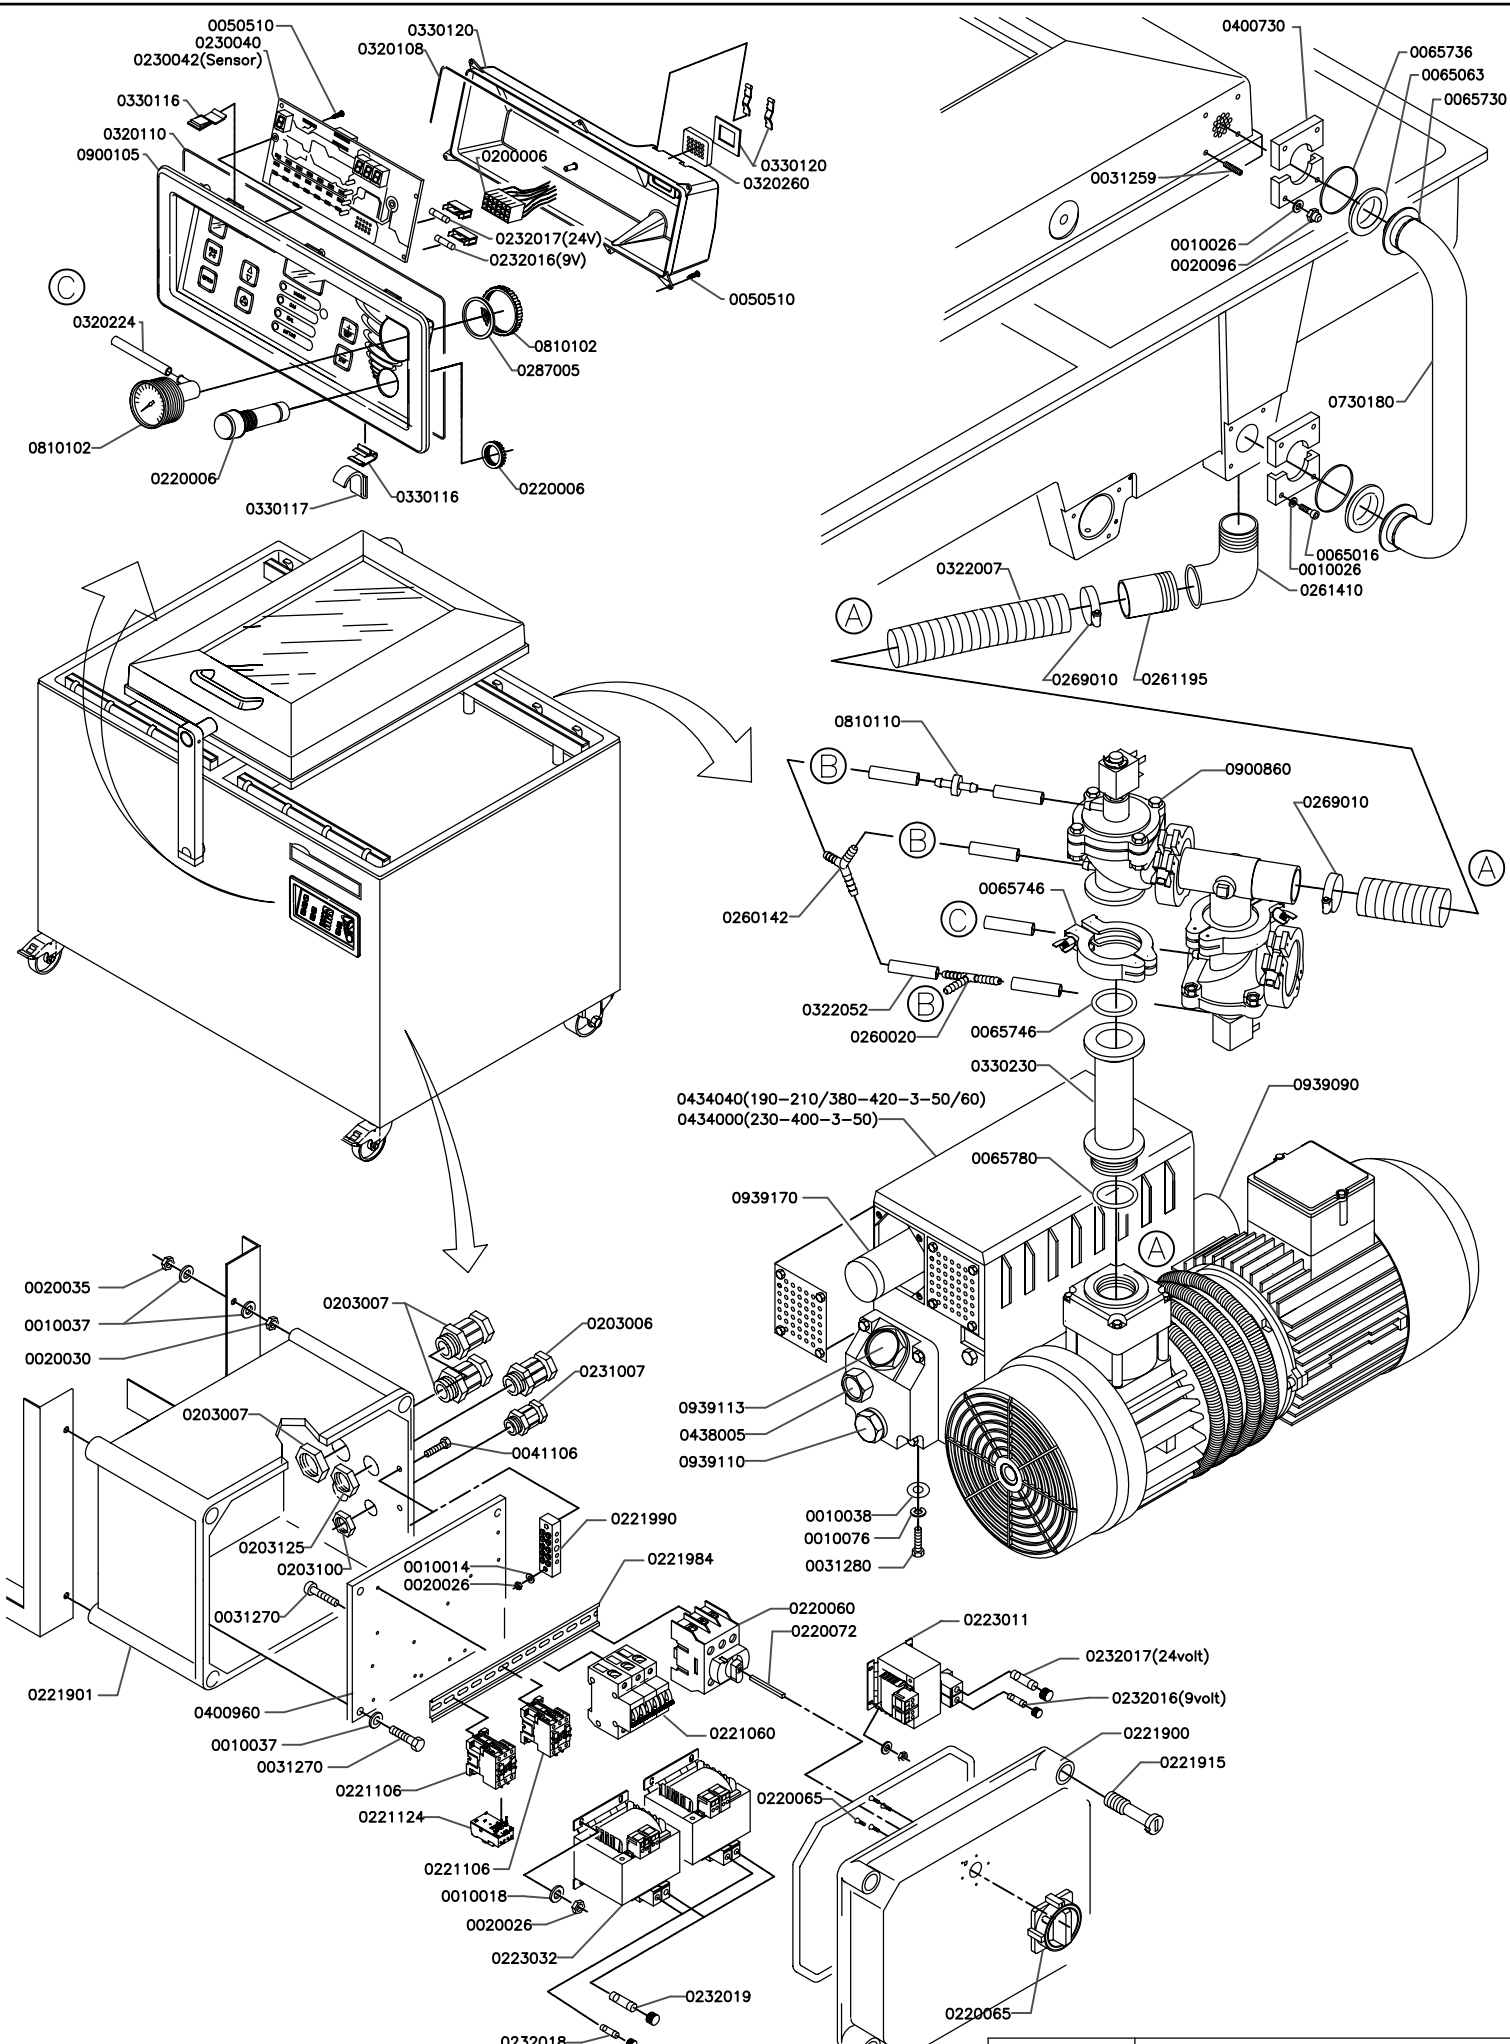

(CS) = CUT-OFF SEAL  
(DS) = DOUBLE SEAL  
(8mm) = 8mm SEAL

Scale:	Name:	Exploded View FALCON 2-70
Date: March 2008		
Drawn by: MD		
A 4		Drawing: Page 2-2
		Rev. 030

Ownership explicitly reserved. Multiplication or information to third parties in any form is not permitted without written permission of the owner.

Scale:	Name:	Exploded View
Date: Jan 2009	FALCON 2-70	
Drawn by: MD		
A 4		Drawing: Page 1-2
		Rev. 040
<small>Ownership explicitly reserved. Multiplication or information to third parties in any form is not permitted without written permission of the owner.</small>		