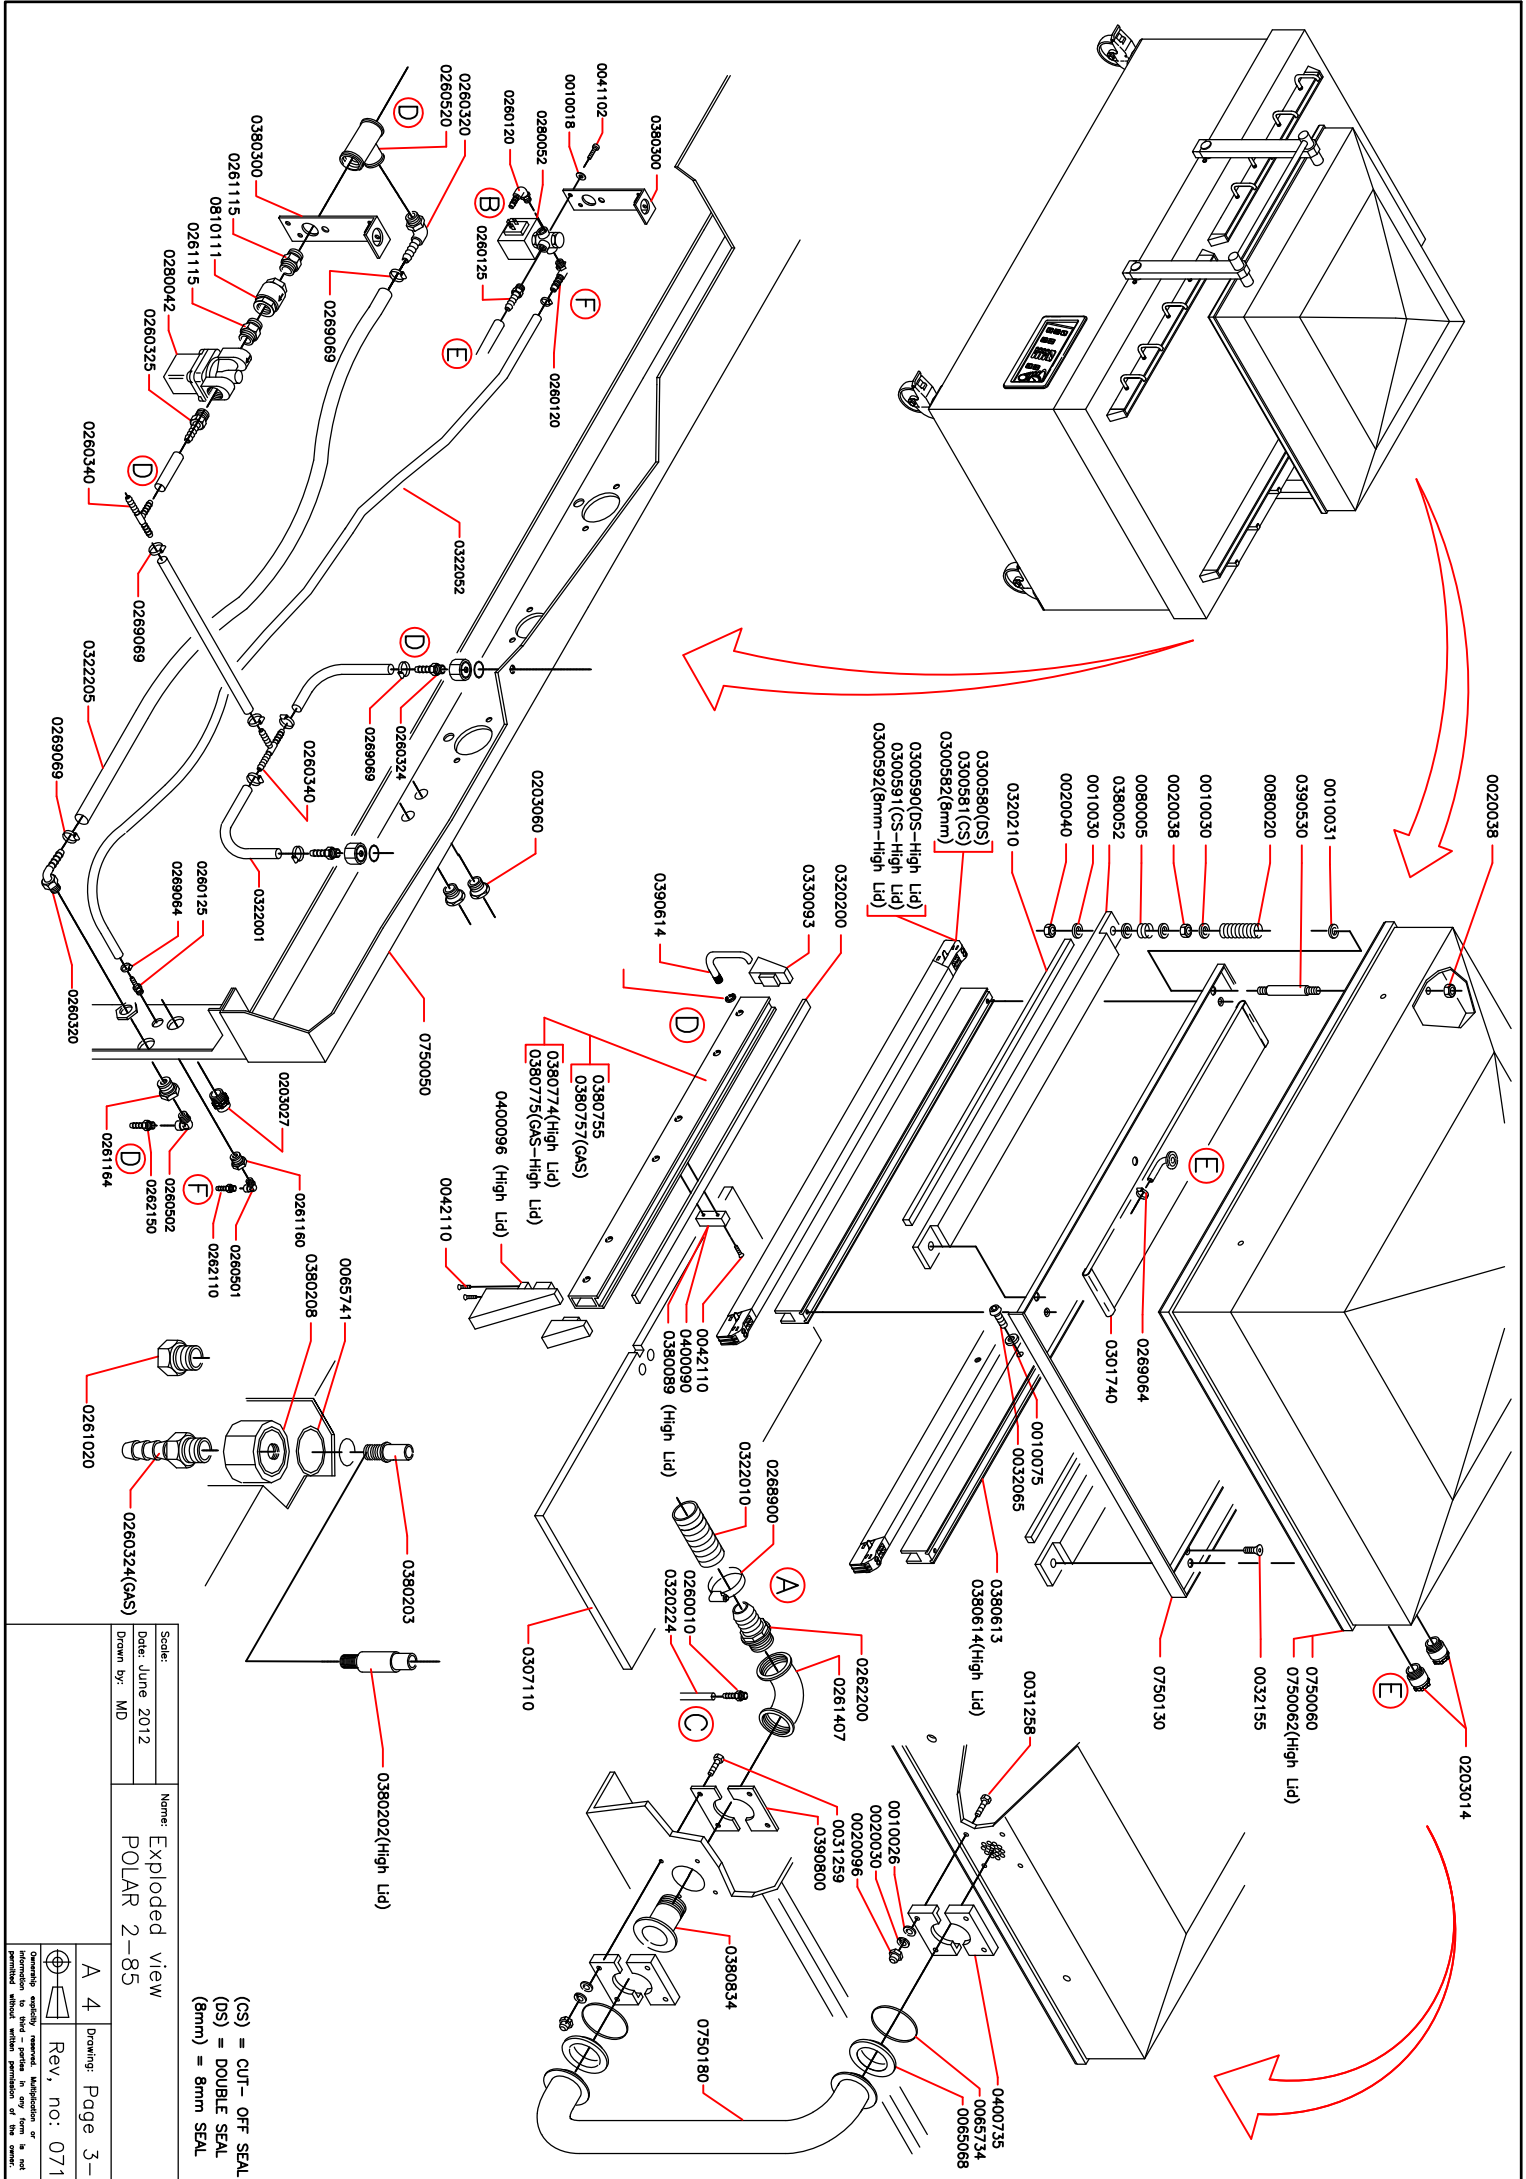

(CS) = CUT - OFF SEAL
(OS) = DOUBLE SEAL
(8mm) = 8mm SEAL

Name: **Exploded view**
POLAR 2-85

Scale:	Date: June 2012
Drawn by: MD	
A 4	Drawing: Page 3-3
Rev. no.: 071