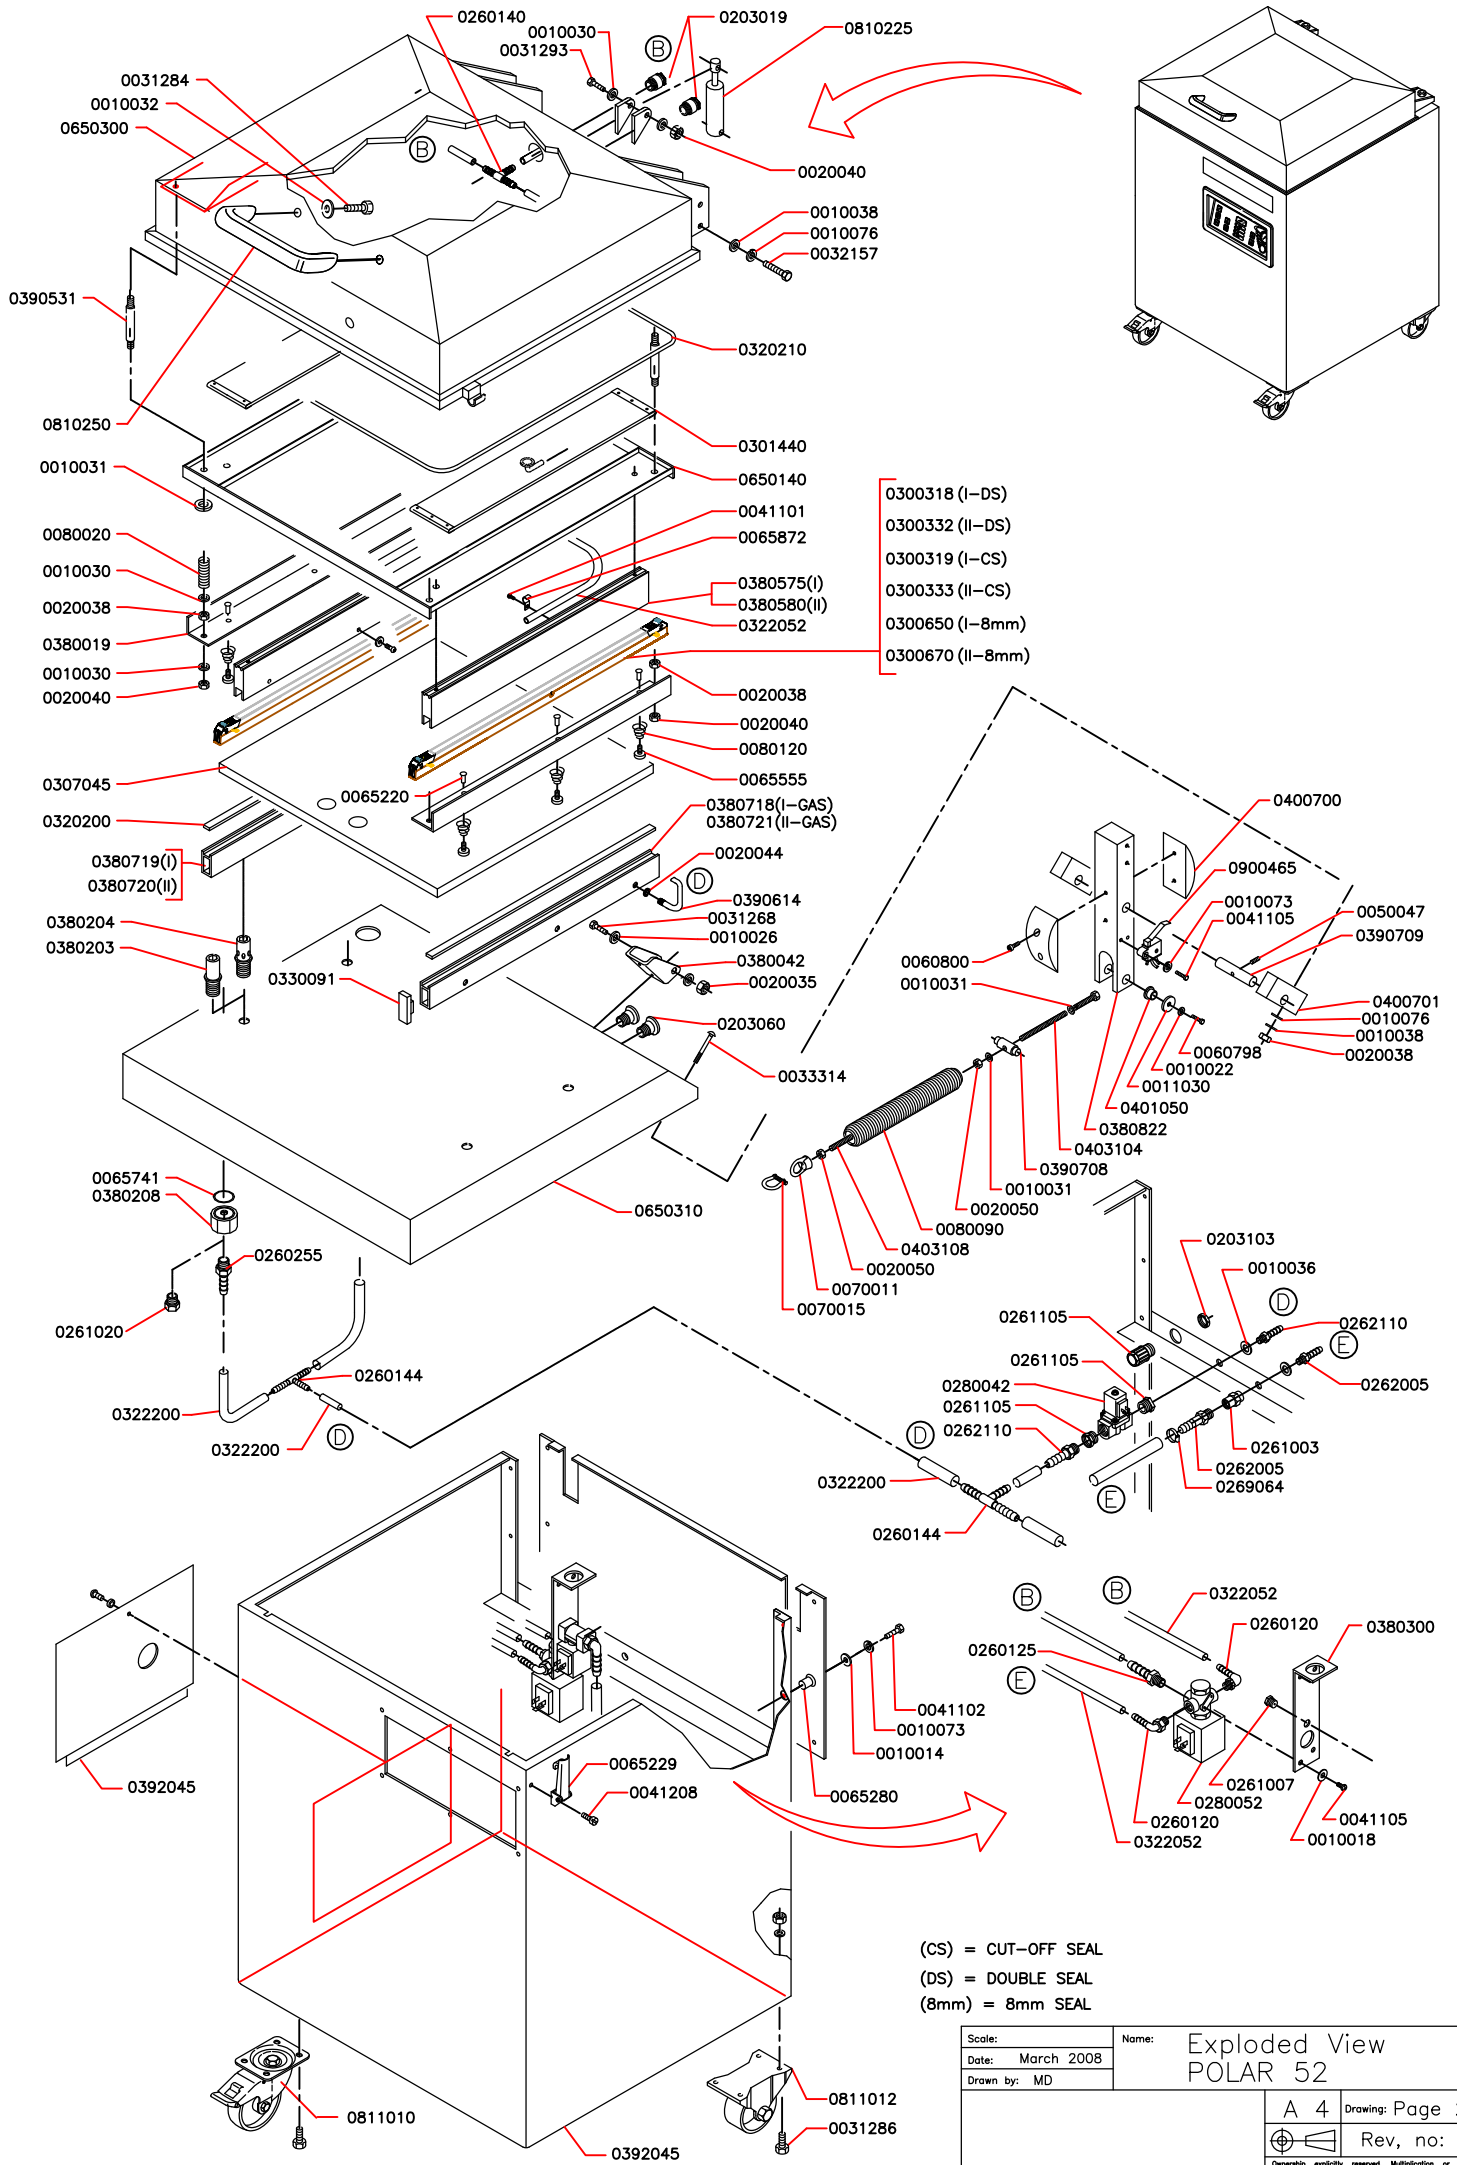

Scale:	Name:	Exploded View
Date: Jan 2009	POLAR 52	
Drawn by: MD		
A 4		Drawing: Page 1-2
		Rev, no: 050
<small>Ownership explicitly reserved. Multiplication or information to third parties in any form is not permitted without written permission of the owner.</small>		

- 0300318 (I-DS)
- 0300332 (II-DS)
- 0300319 (I-CS)
- 0300333 (II-CS)
- 0300650 (I-8mm)
- 0300670 (II-8mm)

(CS) = CUT-OFF SEAL  
 (DS) = DOUBLE SEAL  
 (8mm) = 8mm SEAL

Scale:	Name:	Exploded View POLAR 52
Date: March 2008		
Drawn by: MD		
A 4		Drawing: Page 2-2
⊕		Rev, no: 040
<small>Ownership explicitly reserved. Multiplication or information to third parties in any form is not permitted without written permission of the owner.</small>		